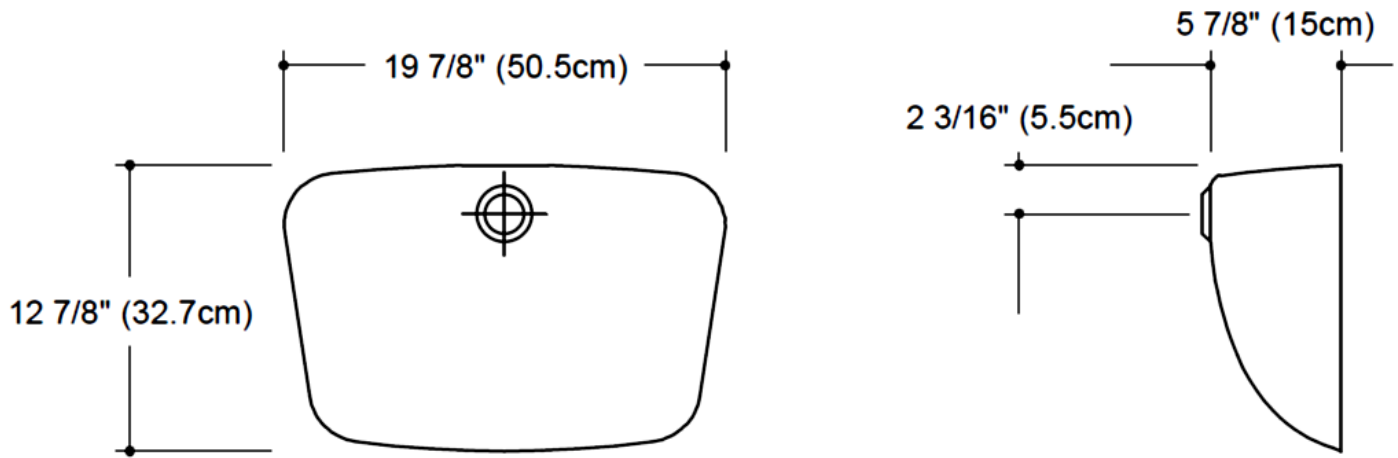

BOWL SPECIFICATIONS

Rectangle Bowl

www.manstone.com

105 Talamine Ct., Colorado Springs, CO 80907 (719) 578-1500
5102 N. Garfield Ave., Loveland, CO 80538 (970) 292-8681